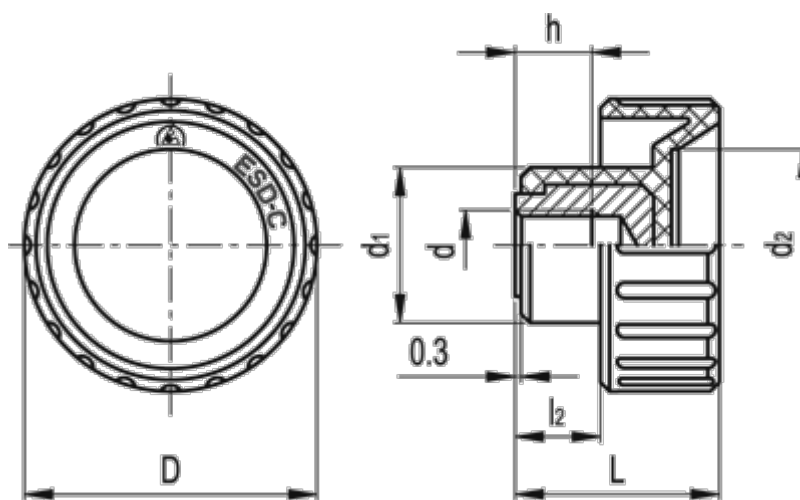

Data Sheet

Article number: 2302154221

Description: E+G Fluted grip knob
BT.20 B-M5-ESD-C

Measures

| | |
|------------|--------|
| D | = 20 |
| d1 | = 11.5 |
| d2 | = 11 |
| d 6H | = M5 |
| h | = 6 |
| L | = 16 |
| l2 | = 6 |
| Weight (g) | = 6 |